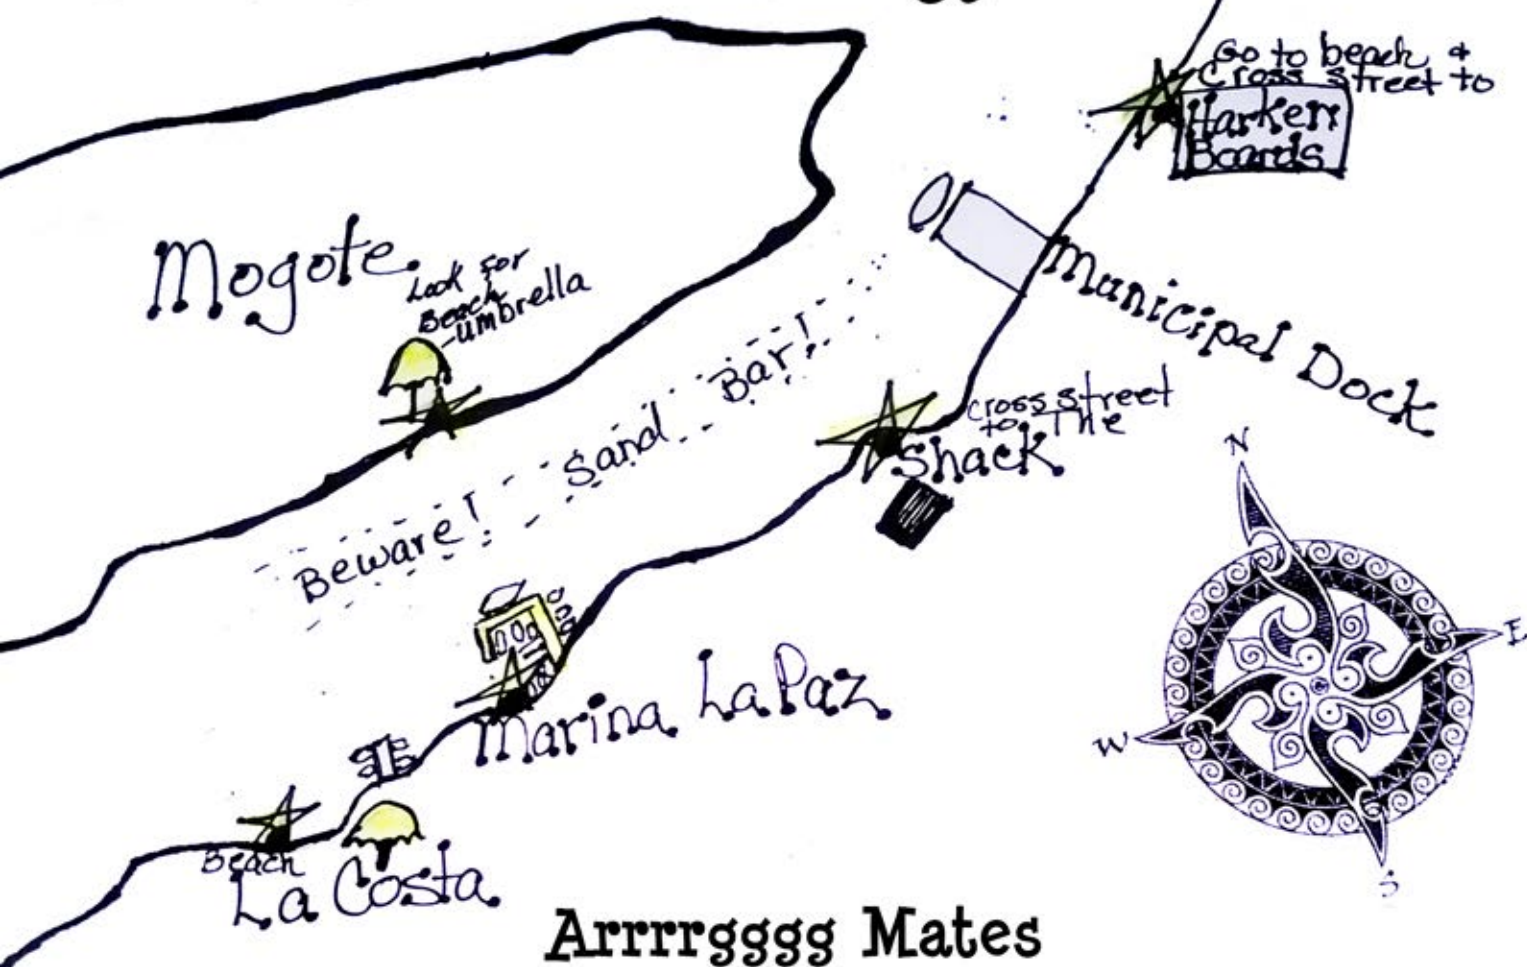

Club Cruceros Dingy Poker Run

Arrrrrgggg Mates

Find the checkpoints on this treasure map!

**** ALL drivers must wear their Kill Switch Lanyard!**

**** All vessels must obey the speed limit of 6 knots**

This is NOT a race!

Any boat exceeding the speed limit will be disqualified!

Start at 3 pm at Marina de La Paz former fuel dock.

Proceed to any check point and show this Treasure Map to receive your first card. Continue to all 4 check points.

Pick up your 5th card at the Club Cruceros clubhouse in Marina de La Paz and see who has the "best poker hand"

Join us for hot dogs and chips compliments of the Club!

Featuring Baja Brewery Beer only 20 pesos each!